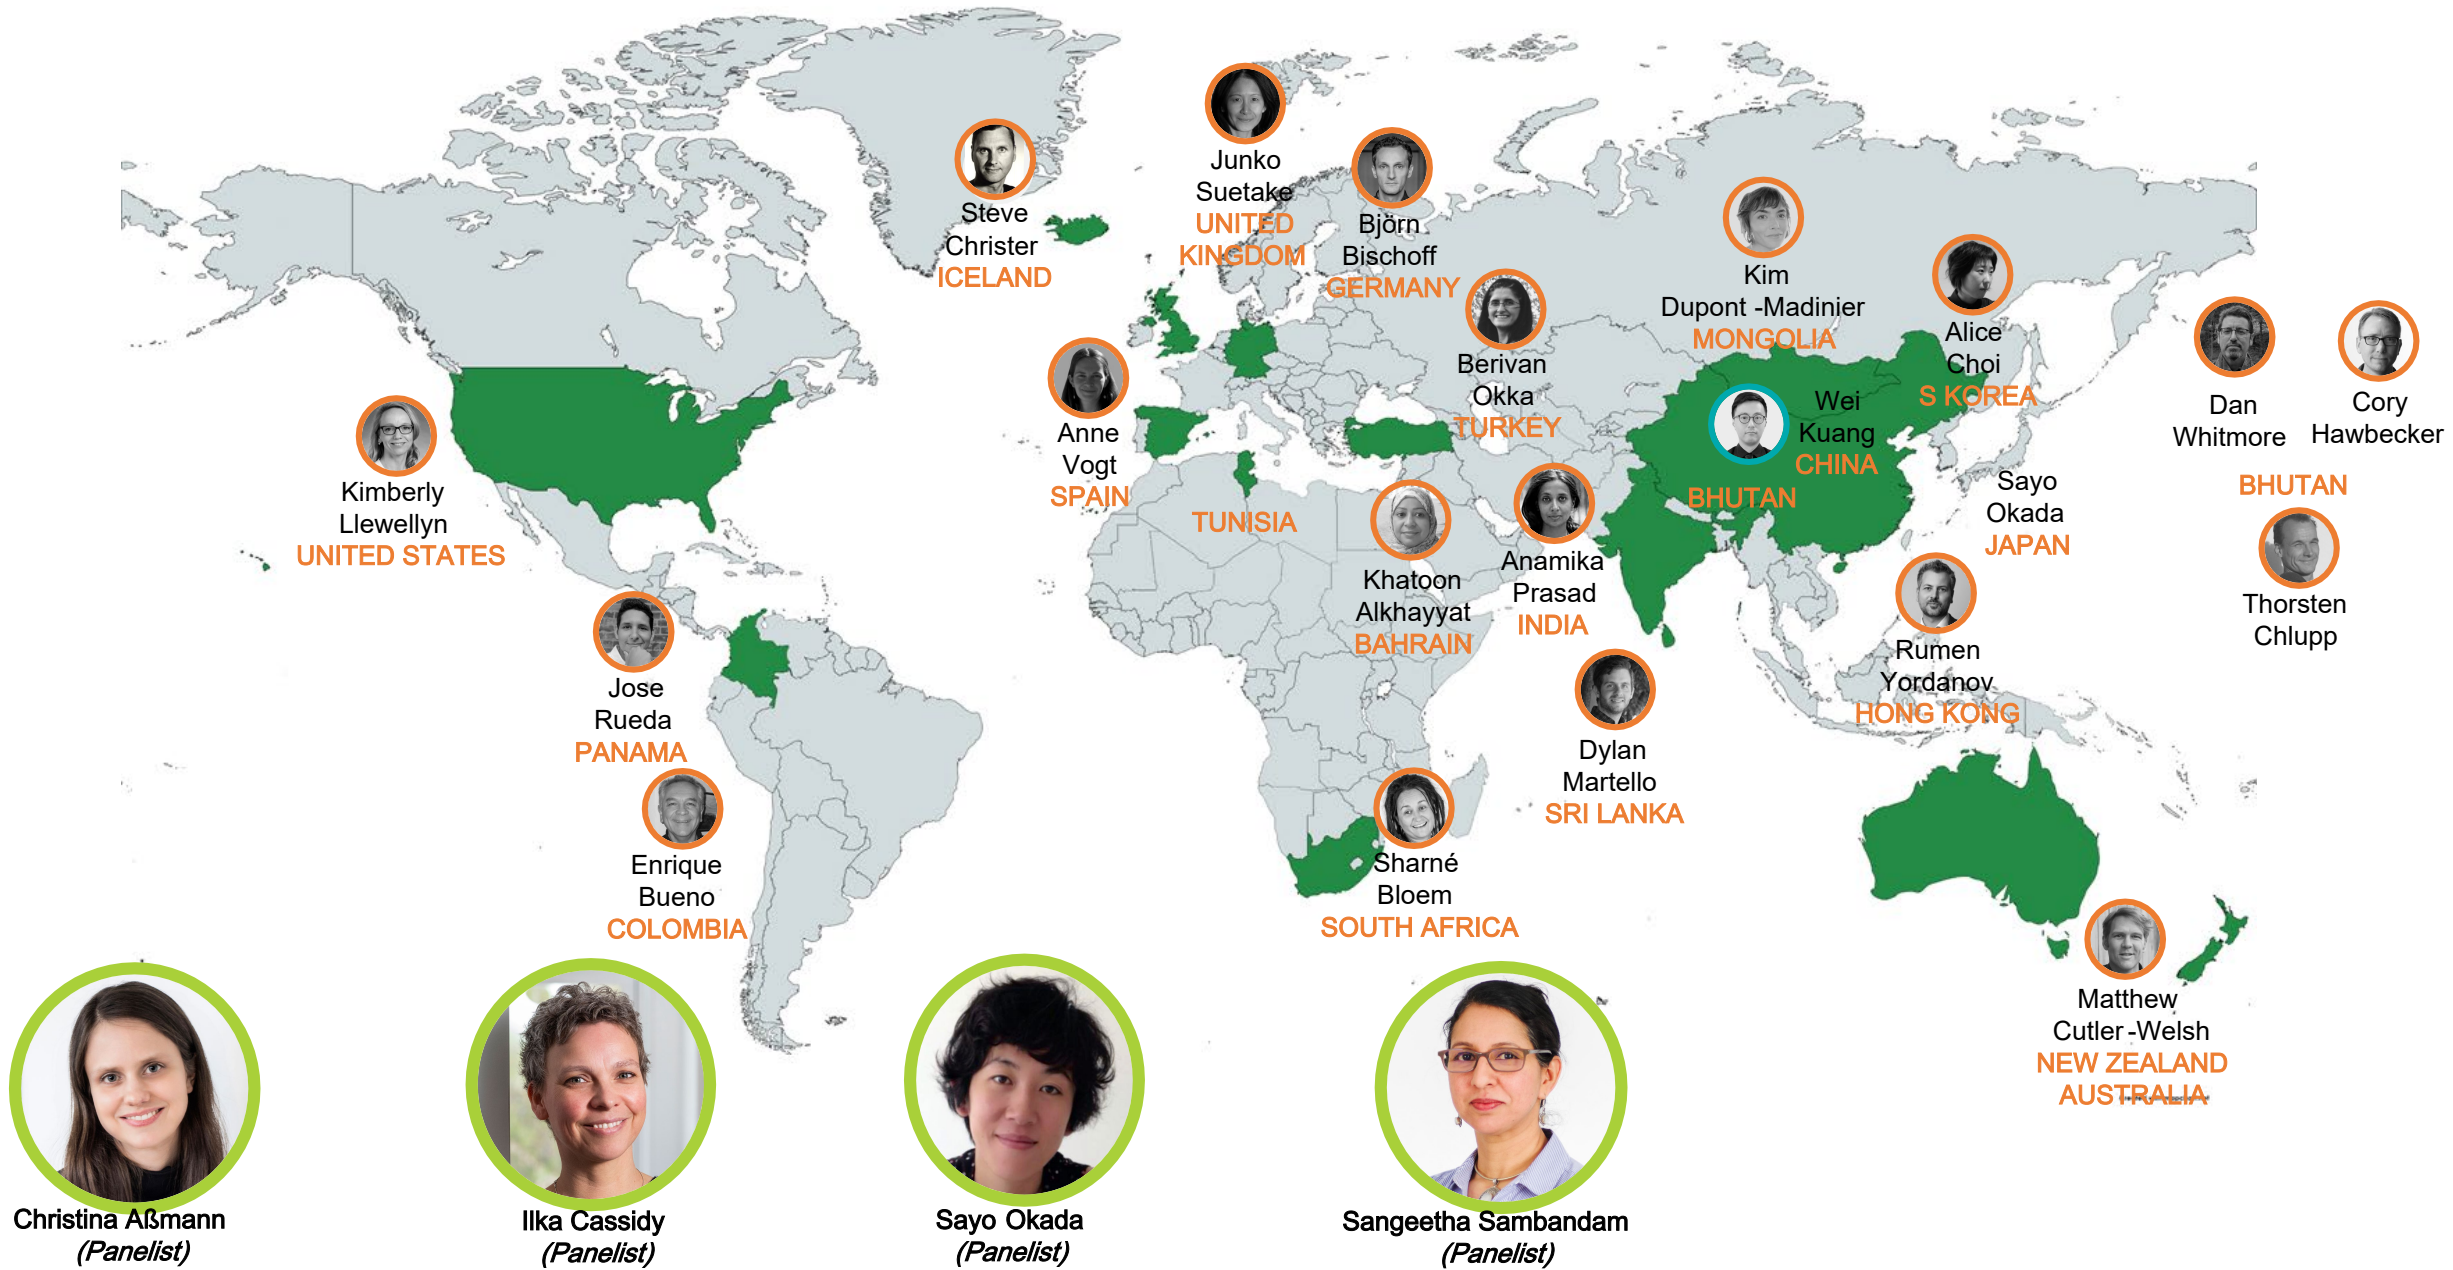

Ilka Cassidy
(Panelist)

Ilka Cassidy , CPHC
Co-Founder of Holzraum System
Passive House Consultant
Holzraum System

Sayo Okada
(Panelist)

Sayo Okada , AIA, CPHC
Sustainable Design Coordinator
Algorithm Design Lab, Inc.

Sangeetha Sambandam
(Panelist)

**Sangeetha Sambandam, CPHC, LEED AP
BD+C, WELL AP, LFA**
Associate – Project Manager
WRT, LLC

Created with mapchat.net

Northeast Sustainable Energy Association (NESEA)
Curated by Aidan Mayer and Joy Yakie **March 29, 2023**