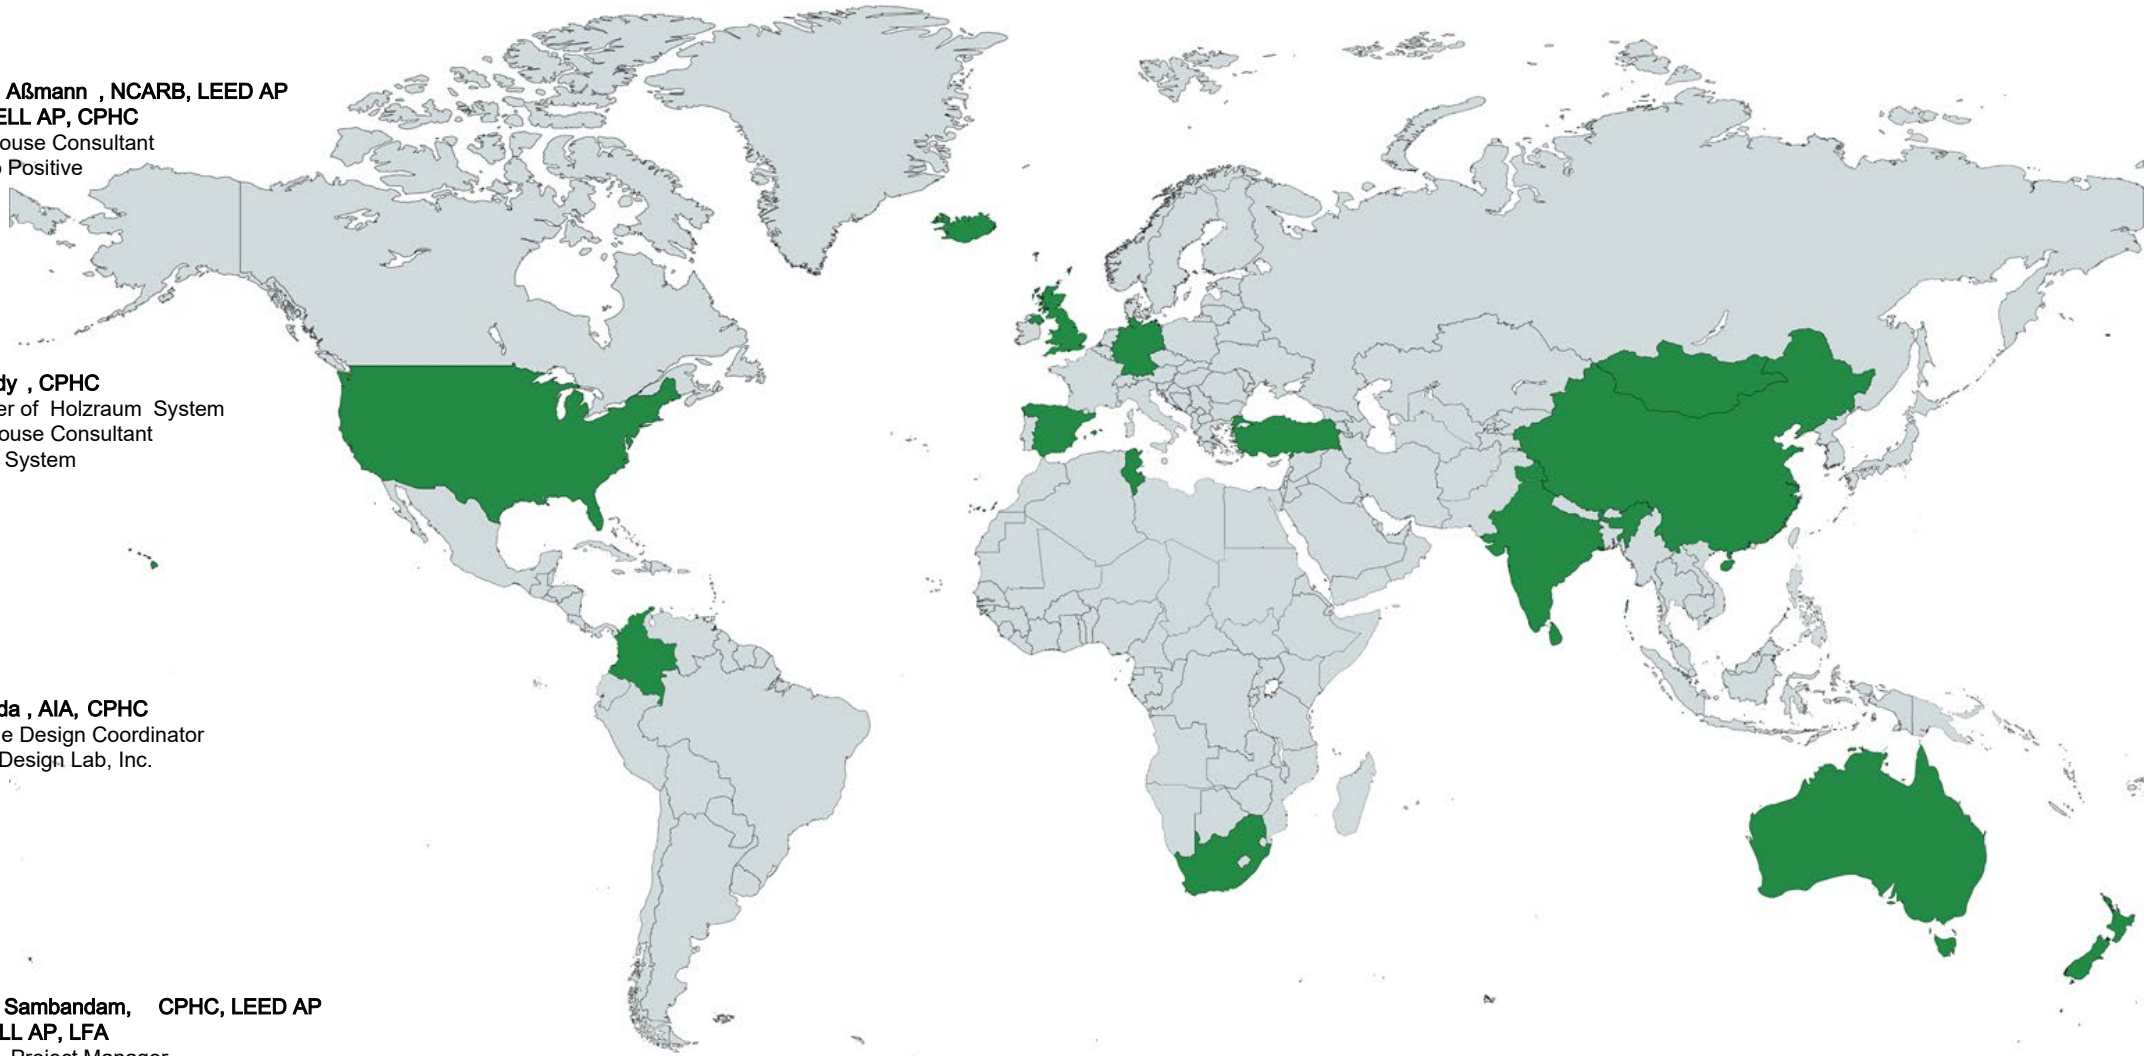

Sangeetha Sambandam
(Panelist)

**Sangeetha Sambandam, CPHC, LEED AP
BD+C, WELL AP, LFA**
Associate – Project Manager
WRT, LLC

Created with mapchat.net

Northeast Sustainable Energy Association (NESEA)
Curated by Aidan Mayer and Joy Yakie **March 29, 2023**