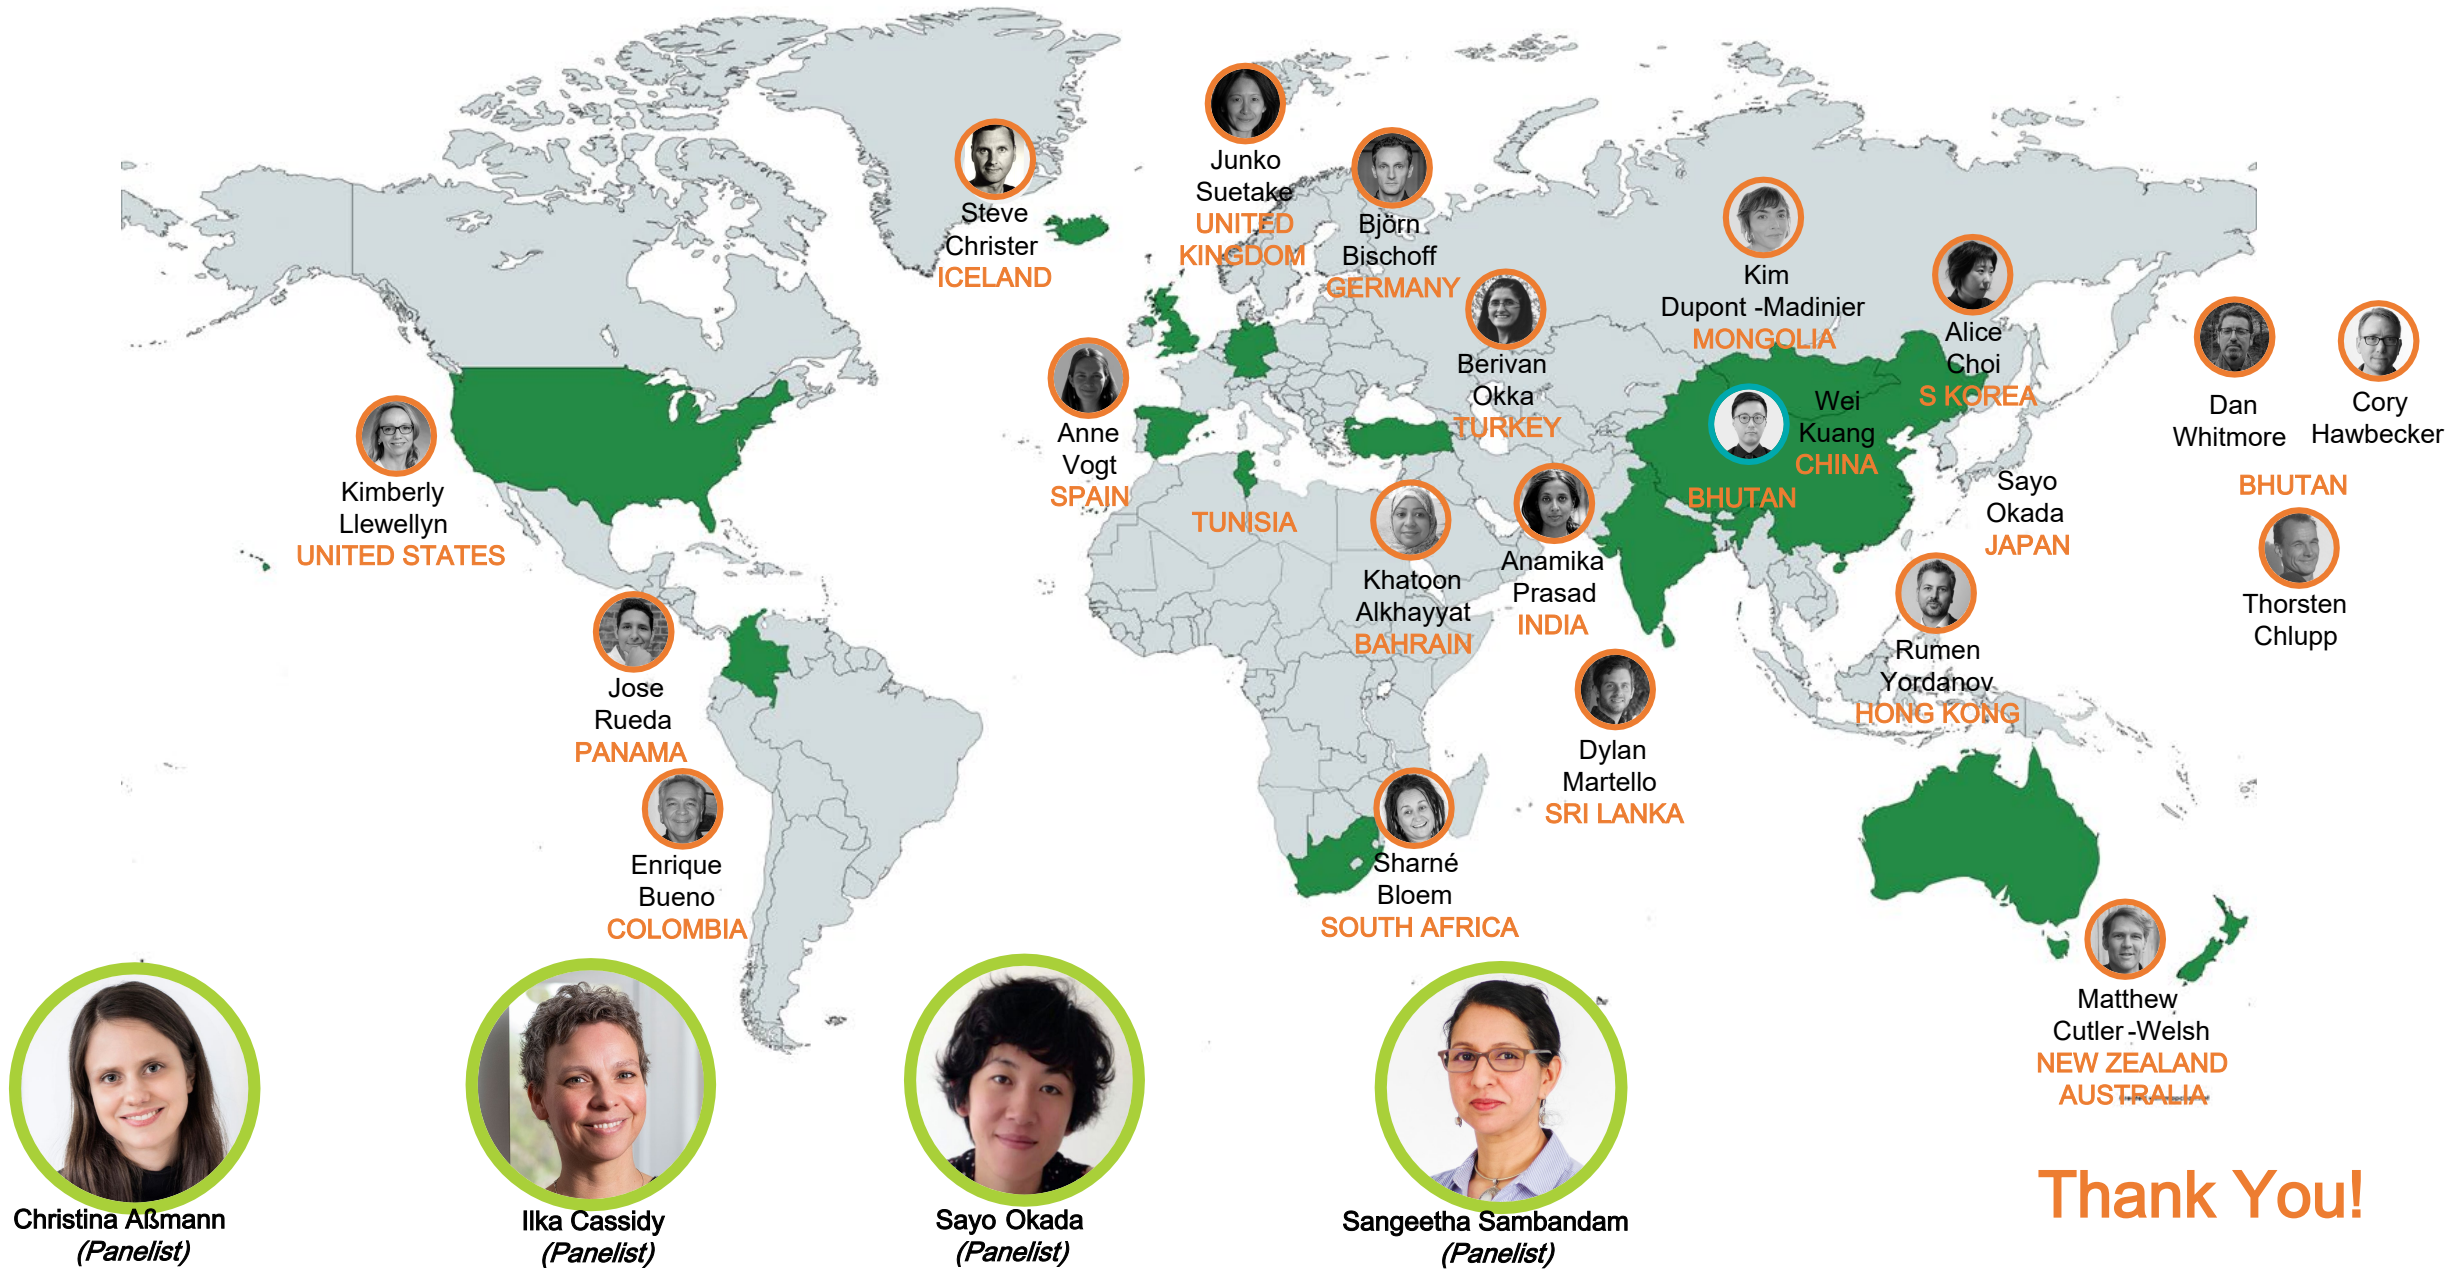

Sri Lanka: *Dylan Martello*

Colombia: *Enrique Bueno*

BUILDINGENERGY BOSTON

United States of America: *Hot and Humid Climate*

BUILDINGENERGY BOSTON

Thank You!

Ilka Cassidy , CPHC
Co-Founder of Holzraum System
Passive House Consultant
Holzraum System
ilka@holzraumsystem.com